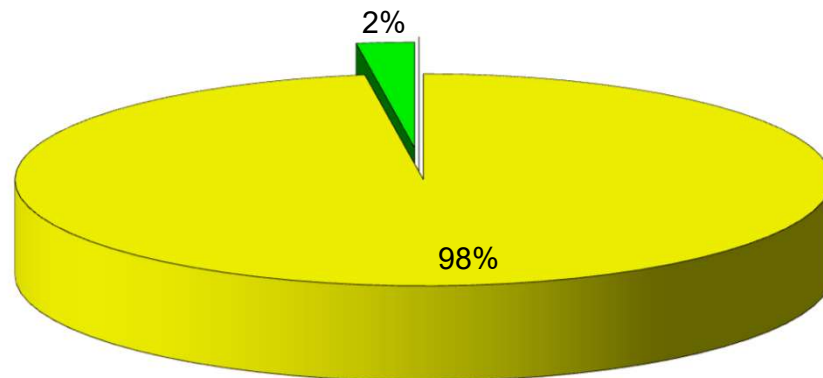

Emissie Gebr. v.d. Poel 20-02-2013

Emissie	Ton	%
Scope 1	642	98%
Scope 2	15	2%
		0%
		0%
		0%
		0%
		0%
		0%
Totaal	657	100%

Emissie Gebr. v.d. Poel
20-02-2013

■ Scope 1

■ Scope 2